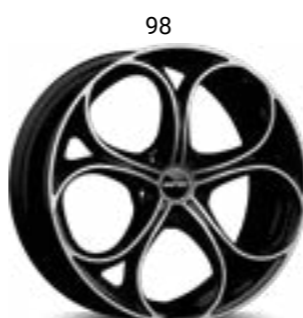

FASTEN
from 17" to 20"

SPARTA
from 20" to 22"

GUNNER
from 18" to 22"

ATOM
from 17" to 21"

MENTOR
from 17" to 20"

TITAN
from 20" to 22"

COVENTRY
21"-22"

DRAKE
from 18" to 20"